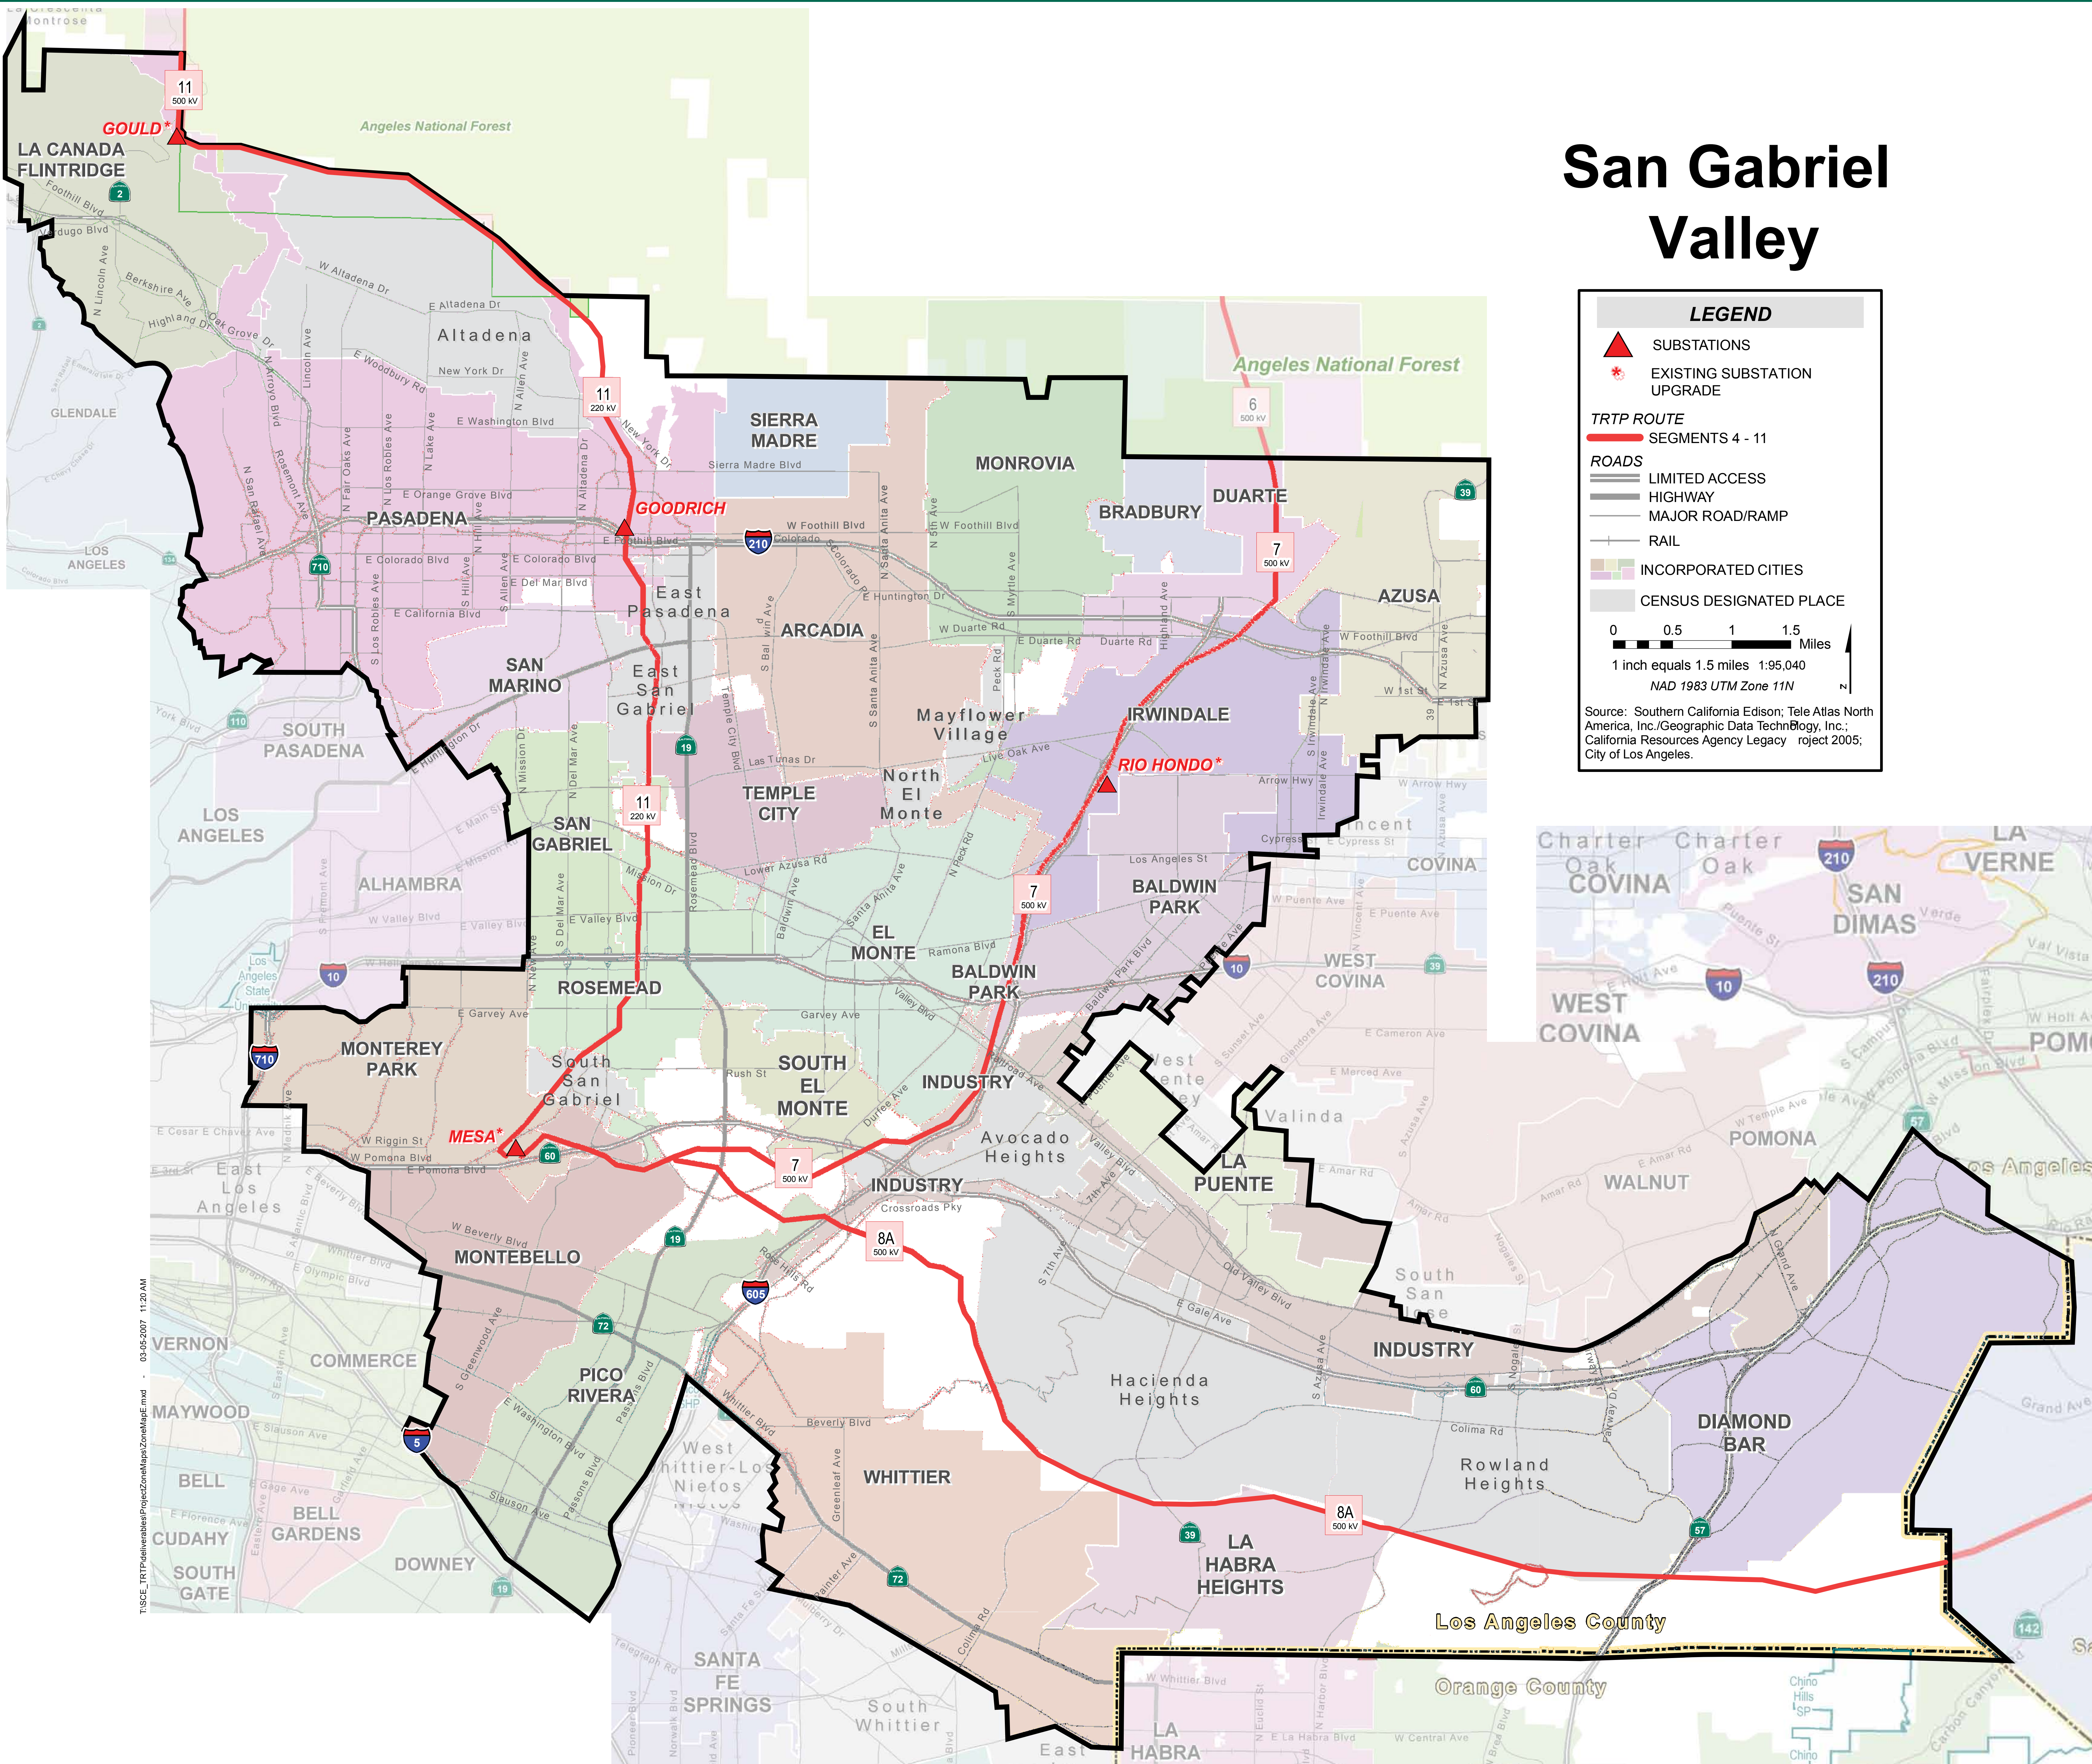

Tehachapi Renewable Transmission Project

San Gabriel Valley

T:\SC_E\TRTP\Public\enables\Project\ZoneMap\ZoneMap.mxd 03-05-2007 11:20 AM